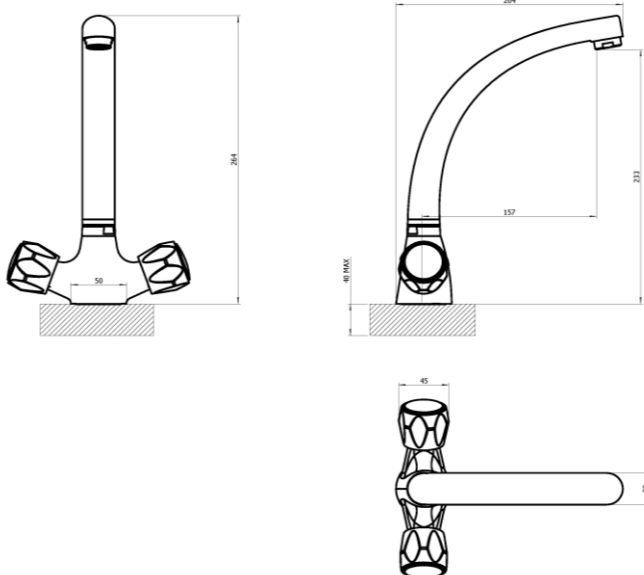

MERCIA MODERN

922096 – MONO KITCHEN MIXER

COMAP

Specification

Finish	Chrome
Body	Brass
Fittings	Metal plate, washer, stud & locking nut
Connection	M12 – DN8 flexible hoses with 1/2" BSP threaded ends
Min dynamic pressure	0.1
Max dynamic pressure	6
Max static pressure	16
Max water temperature	60°C

Flow rates

Pressure	0.1	0.5	1	3
L/min	4.8	17.3	25.9	47.1

All Pressures are in Bar.
 Dimensions supplied are nominal and subject to tolerance.
 Inclusion of aerator (if supplied) or restrictors (sold separately unless stated) will affect flow rate result.
 Performance details are based on trials under test conditions and for guidance only.
 The Company reserves the right to change product specification without prior notice.